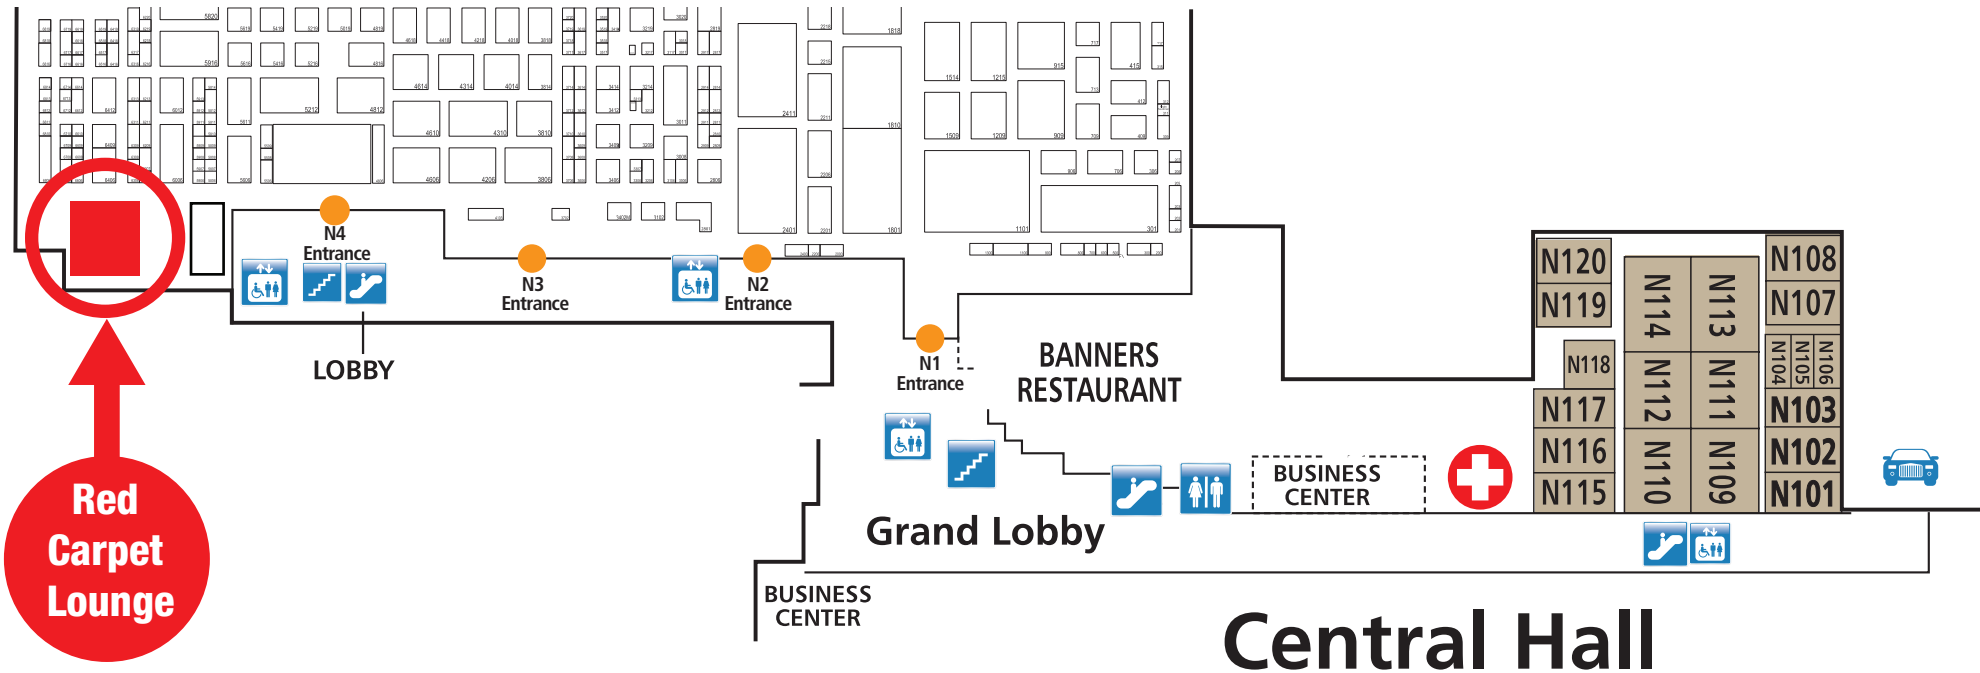

# Las Vegas Convention and World Trade Center/ LVH Map

- ### Show Services
- **2014 Exhibit Space Selection Room**  
LVCC, South Hall Connector, Room S223
  - **CEA Member Lounges**  
LVCC, North Hall Upper Level, Outside Room N250  
LVCC, South Hall Connector, Room S220
  - **Conference Sessions**  
LVCC, North Hall, Upper Level Meeting Rooms;  
South Hall 4, S204-S205  
LVH, Conference Rooms 7-10 (PMA@CES)
  - **International Commerce Center (ICC)**  
LVCC, South Hall Connector, Room S224
  - **Keynotes**  
LVH Theater
  - **Press Conference Rooms**  
LVCC, South Hall Connector, Rooms S227 & S228
  - **Press Rooms**  
LVCC, South Hall Connector, Room S229
  - **Digital Media Center**  
LVCC, South Hall Connector, Room S221
  - **Registration**  
Attendee & International Registration:  
LVCC, Central Plaza; LVH Ballroom  
Exhibitor Registration:  
LVCC, Central Plaza; LVCC, South Hall 2 Lobby;  
LVH Ballroom  
Conference Session Registration:  
LVCC, North Hall 4, Upper Lobby; LVCC, South Hall 2,  
Lobby; LVH Ballroom  
Press/Industry Analyst Registration:  
LVCC, South Hall Connector, S229
  - **Show Offices**  
LVCC, South Hall Connector, Room S219  
LVCC, North Hall 4  
LVH Paradise Center Foyer

**Key**

- Passenger Pickup/Drop-off
- Taxi
- Hotel Shuttle Buses
- Parking Shuttle
- Venetian Express
- LVCC Shuttle Loop Stops A-E
- Golf Cart Intraconnect & Pedestrian Walkway
- LVCC Shuttle Loop Route
- Las Vegas Monorail
- South Hall Upper Level Escalators

# North Hall Meeting Rooms

## North Hall

**Red  
Carpet  
Lounge**